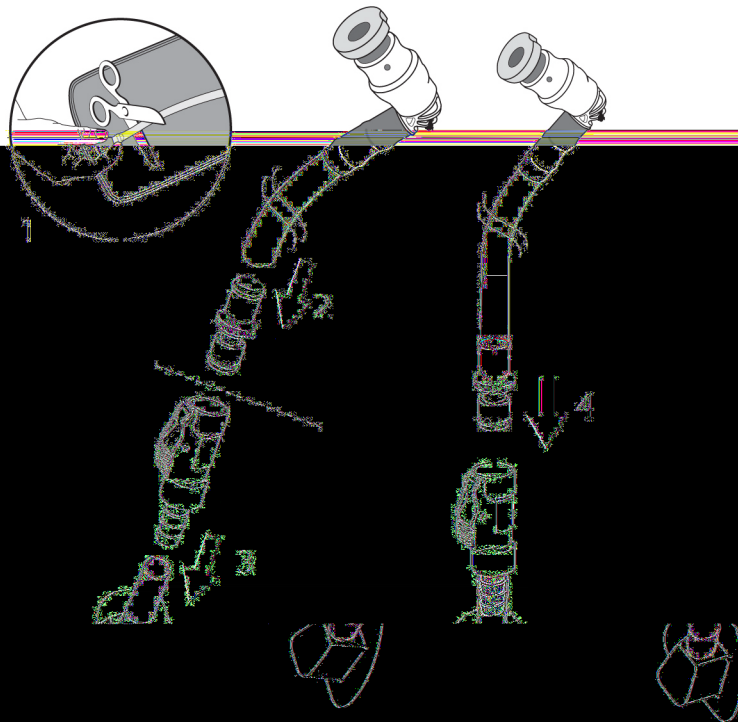

SQC™ (Quick Connect)

DATASHEET

Info

Dimensions	20mmX55mm
Weight	6.7 gr
Materials	Injected plastic parts - POM

Description

SQC™ (Quick Connect) Offers push-button convenience and seals tight, even when reservoir is full.

Use Instruction

First Use Cut the tube 3 cm from the bottom (1). Connect the SQC body (the female part) to the short tu

SQC body (2)

SOURCE®